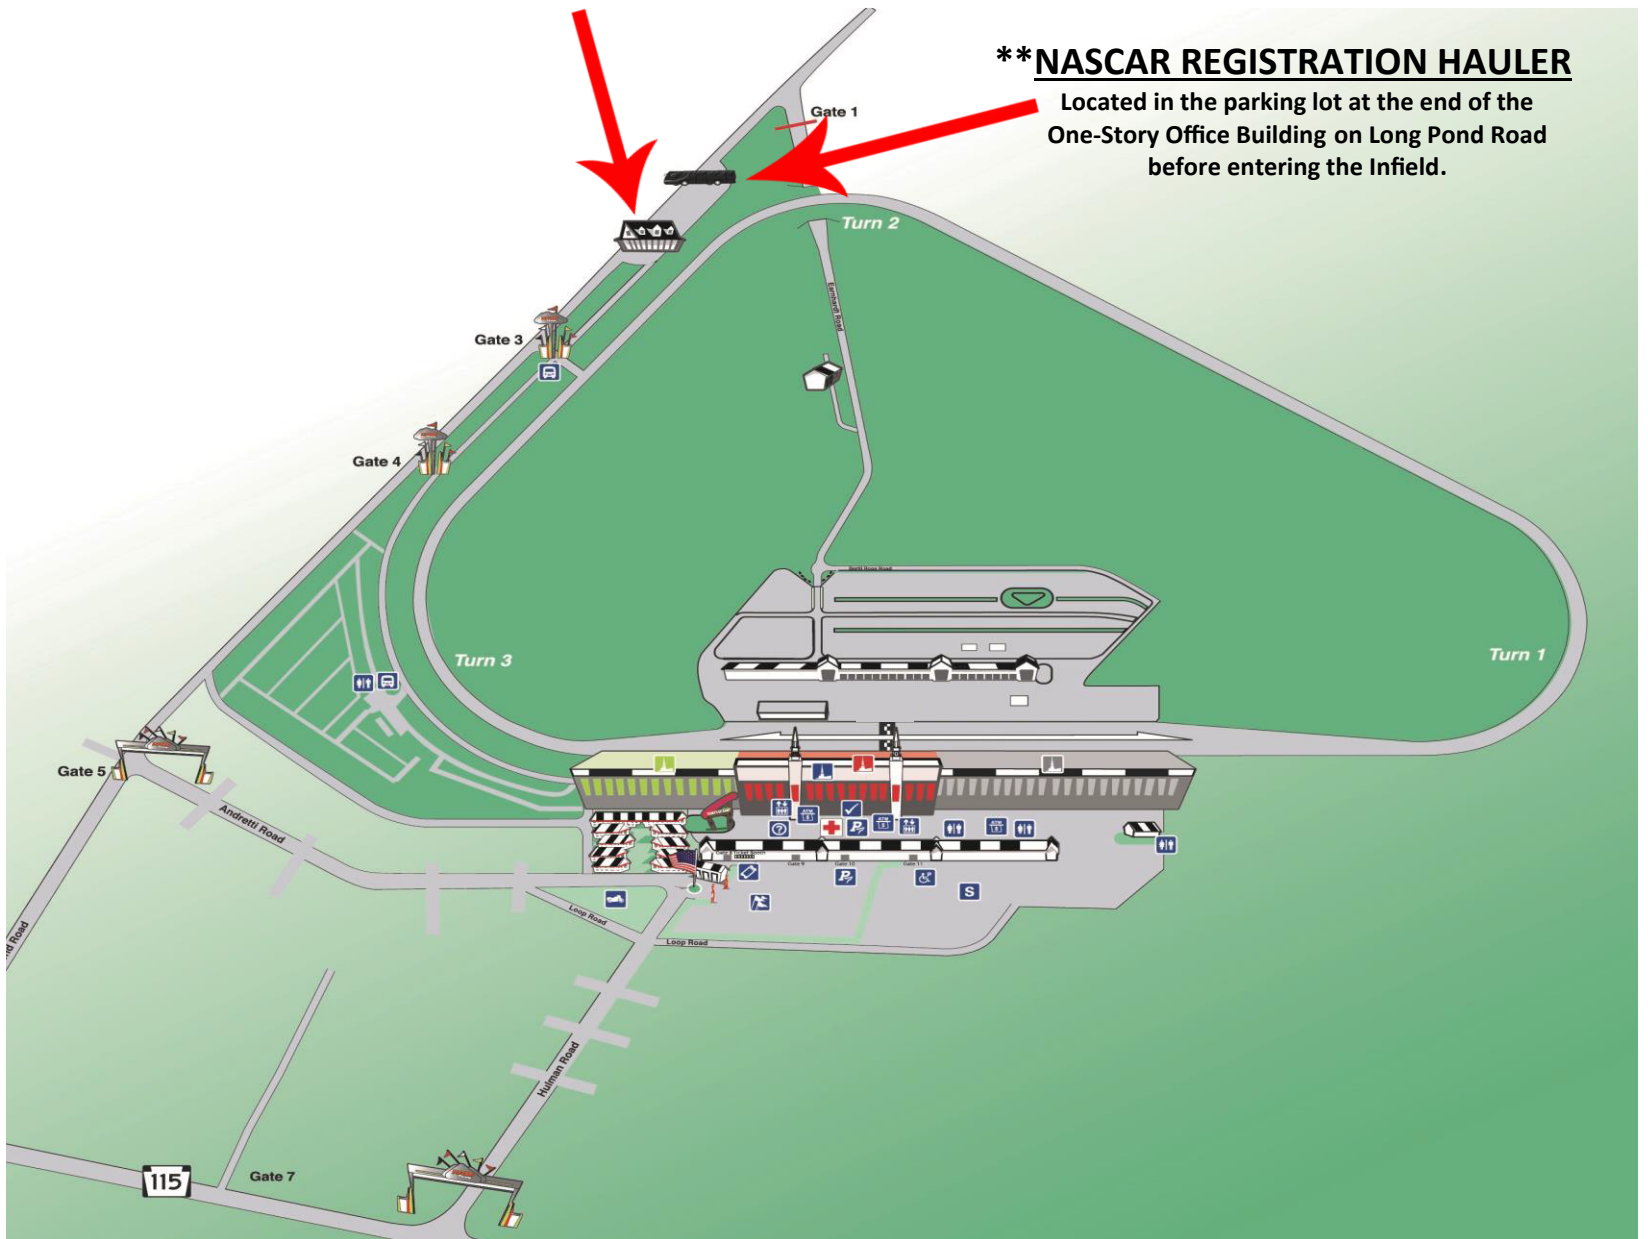

POCONO Raceway

*POCONO CREDENTIAL OFFICE

Two-Story White Main Office Building located in the office complex on Long Pond Road.

**NASCAR REGISTRATION HAULER

Located in the parking lot at the end of the One-Story Office Building on Long Pond Road before entering the Infield.

Fri: 8:00 AM - 5:00 PM
 Sat: 8:00 AM - 3:00 PM
 Sun: 10:00 AM - 2:30 PM

POCONO RACEWAY

1234 Long Pond Rd, Long Pond, PA 18334

DIRECTIONS