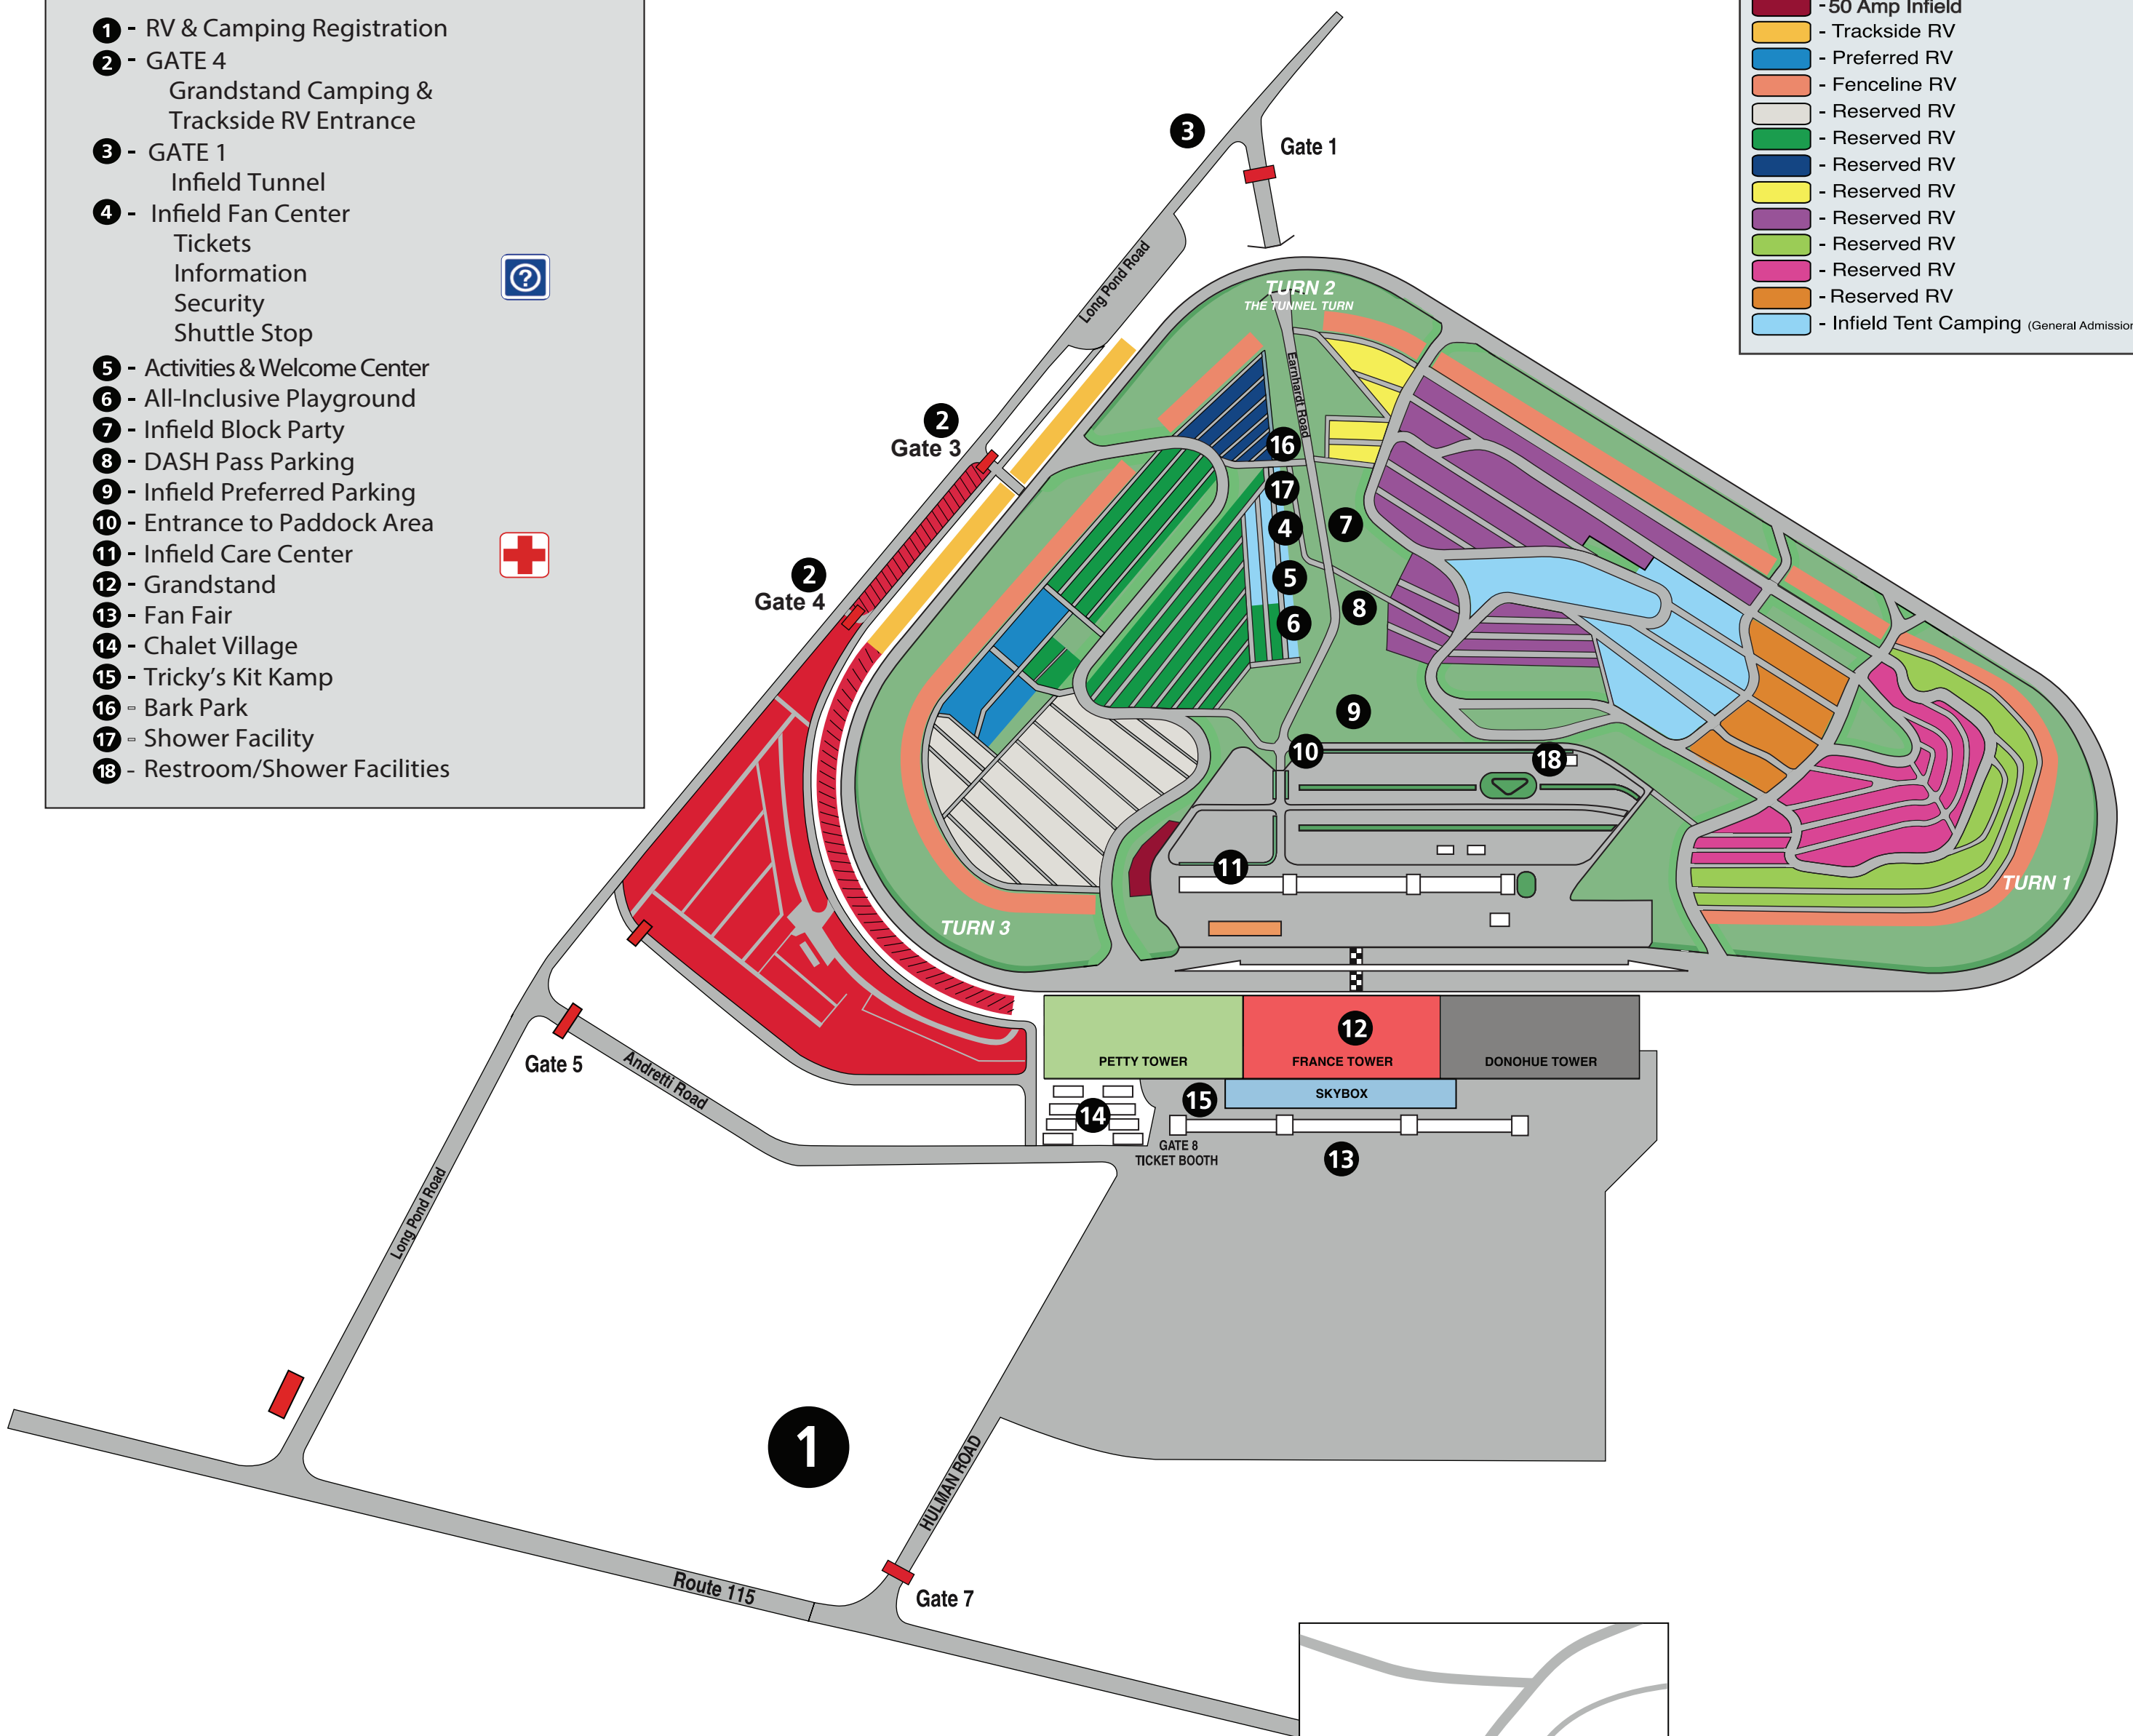

Numeric Key

- ① - RV & Camping Registration
- ② - GATE 4
Grandstand Camping &
Trackside RV Entrance
- ③ - GATE 1
Infield Tunnel
- ④ - Infield Fan Center
Tickets
Information
Security
Shuttle Stop
- ⑤ - Activities & Welcome Center
- ⑥ - All-Inclusive Playground
- ⑦ - Infield Block Party
- ⑧ - DASH Pass Parking
- ⑨ - Infield Preferred Parking
- ⑩ - Entrance to Paddock Area
- ⑪ - Infield Care Center
- ⑫ - Grandstand
- ⑬ - Fan Fair
- ⑭ - Chalet Village
- ⑮ - Tricky's Kit Kamp
- ⑯ - Bark Park
- ⑰ - Shower Facility
- ⑱ - Restroom/Shower Facilities

Color Key

- 50 Amp Grandstand RV
- Grandstand Camping
- 50 Amp Infield
- Trackside RV
- Preferred RV
- Fenceline RV
- Reserved RV
- Reserved RV
- Reserved RV
- Reserved RV
- Reserved RV
- Reserved RV
- Reserved RV
- Reserved RV
- Infield Tent Camping (General Admission)

THE TRICKY TRIANGLE