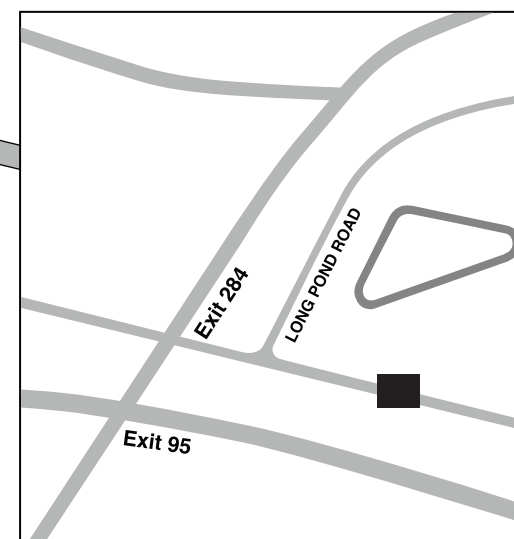

Numeric Key

- ① - RV & Camping Registration
- ② - GATE 4
Grandstand Camping &
Trackside RV Entrance
- ③ - GATE 1
Infield Tunnel
- ④ - Infield Fan Center
Tickets
Information
Security
Shuttle Stop
- ⑤ - Activities & Welcome Center
- ⑥ - All-Inclusive Playground
- ⑦ - Infield Block Party
- ⑧ - DASH Pass Parking
- ⑨ - Infield Preferred Parking
- ⑩ - Entrance to Paddock Area
- ⑪ - Infield Care Center
- ⑫ - Grandstand
- ⑬ - Fan Fair
- ⑭ - Chalet Village
- ⑮ - Tricky's Kit Kamp
- ⑯ - Bark Park
- ⑰ - Shower Facility
- ⑱ - Restroom/Shower Facilities

Color Key

- 50 Amp Grandstand RV
- Grandstand Camping
- 50 Amp Infield
- Trackside RV
- Preferred RV
- Fenceline RV
- Reserved RV
- Reserved RV
- Reserved RV
- Reserved RV
- Reserved RV
- Reserved RV
- Reserved RV
- Reserved RV
- Infield Tent Camping (General Admission)

THE TRICKY TRIANGLE