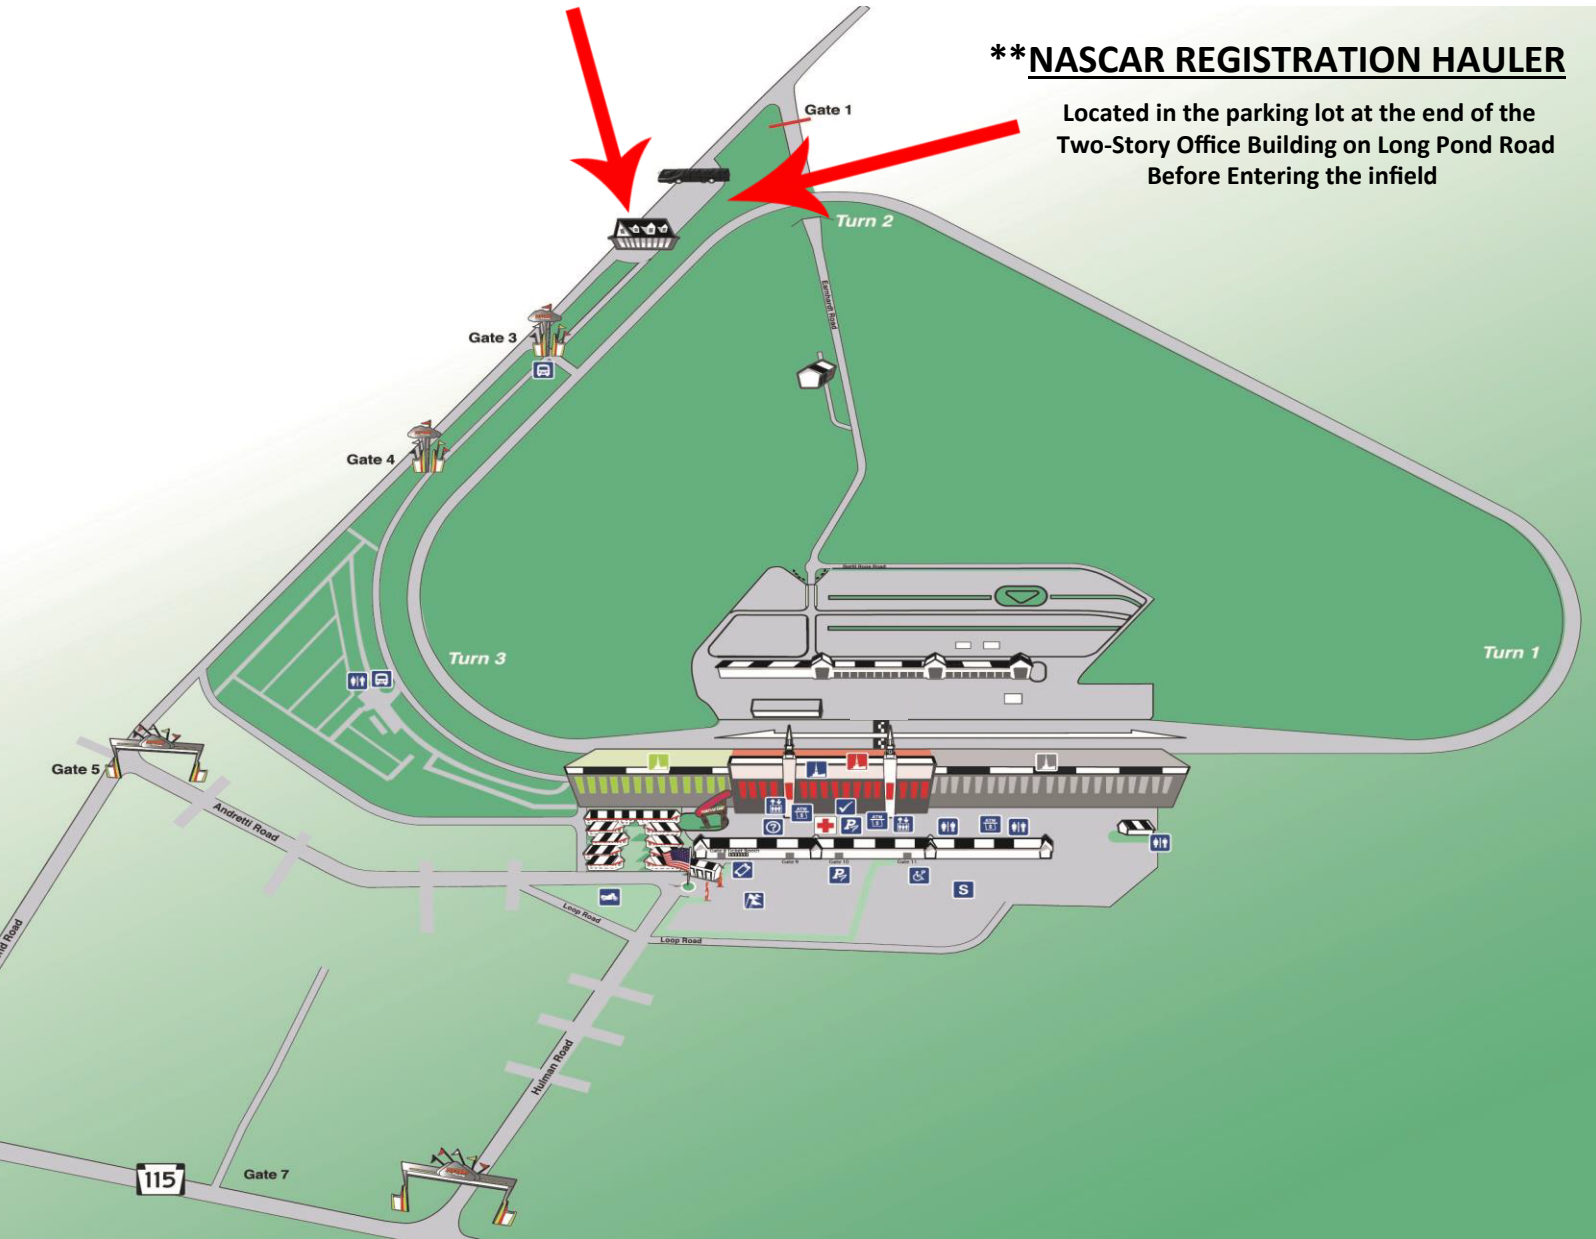

POCONO Raceway

***POCONO CREDENTIAL OFFICE**

Two-Story White Main Office Building located in the office complex on Long Pond Road.

****NASCAR REGISTRATION HAULER**

Located in the parking lot at the end of the Two-Story Office Building on Long Pond Road Before Entering the infield

****NASCAR REGISTRATION HAULER HOURS**

Fri: 6:30 AM - 5:00 PM
Sat: 6:30 AM - 3:30 PM
Sun: 9:30 AM - 2:00 PM

POCONO RACEWAY

1234 Long Pond Rd, Long Pond, PA 18334

[DIRECTIONS](#)