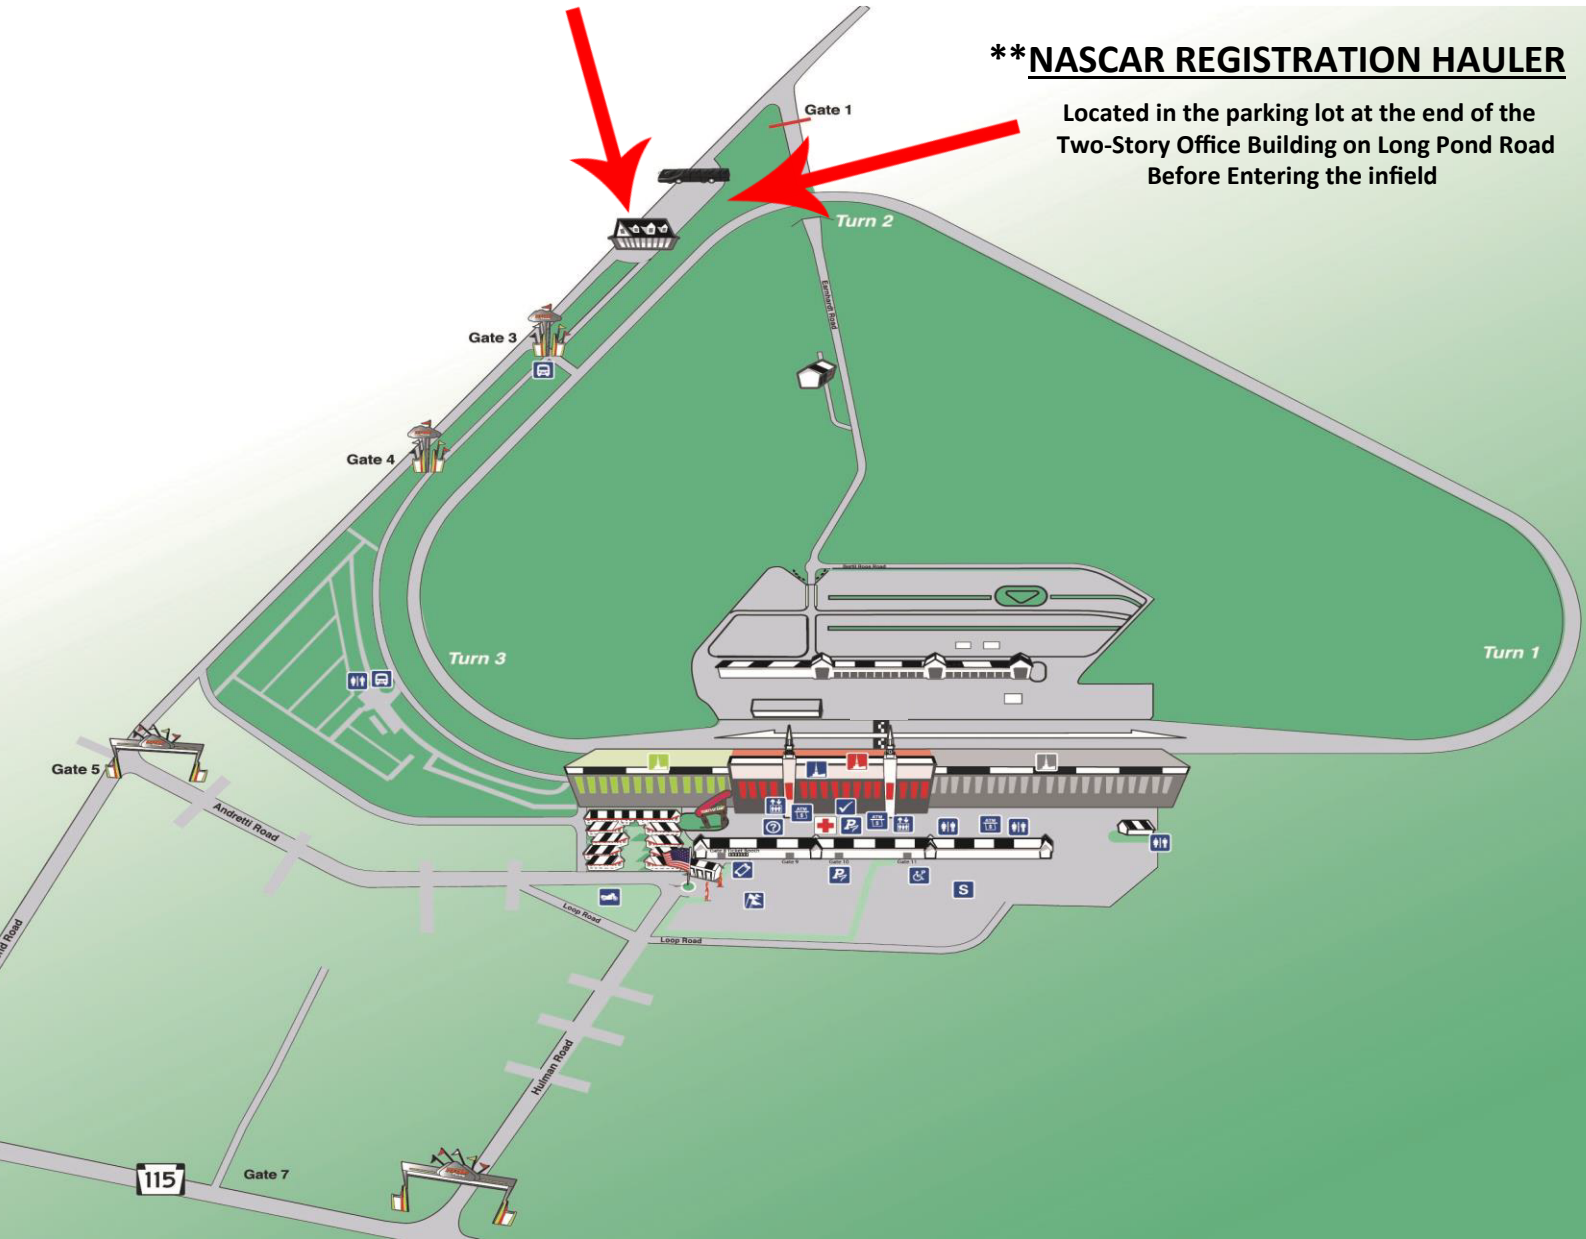

POCONO Raceway

*POCONO CREDENTIAL OFFICE

Two-Story White Main Office Building located in the office complex on Long Pond Road.

**NASCAR REGISTRATION HAULER

Located in the parking lot at the end of the Two-Story Office Building on Long Pond Road Before Entering the infield

*ARCA REGISTRATION HOURS

Thurs: 2:00 PM - 5:00 PM
 Fri: 6:30 PM - 5:00 PM

**NASCAR REGISTRATION HAULER HOURS

Fri: 12:00 PM - 5:00 PM
 Sat: 7:00 AM - 4:00 PM
 Sun: 10:30 AM - 3:00 PM

POCONO RACEWAY

1234 Long Pond Rd, Long Pond, PA 18334