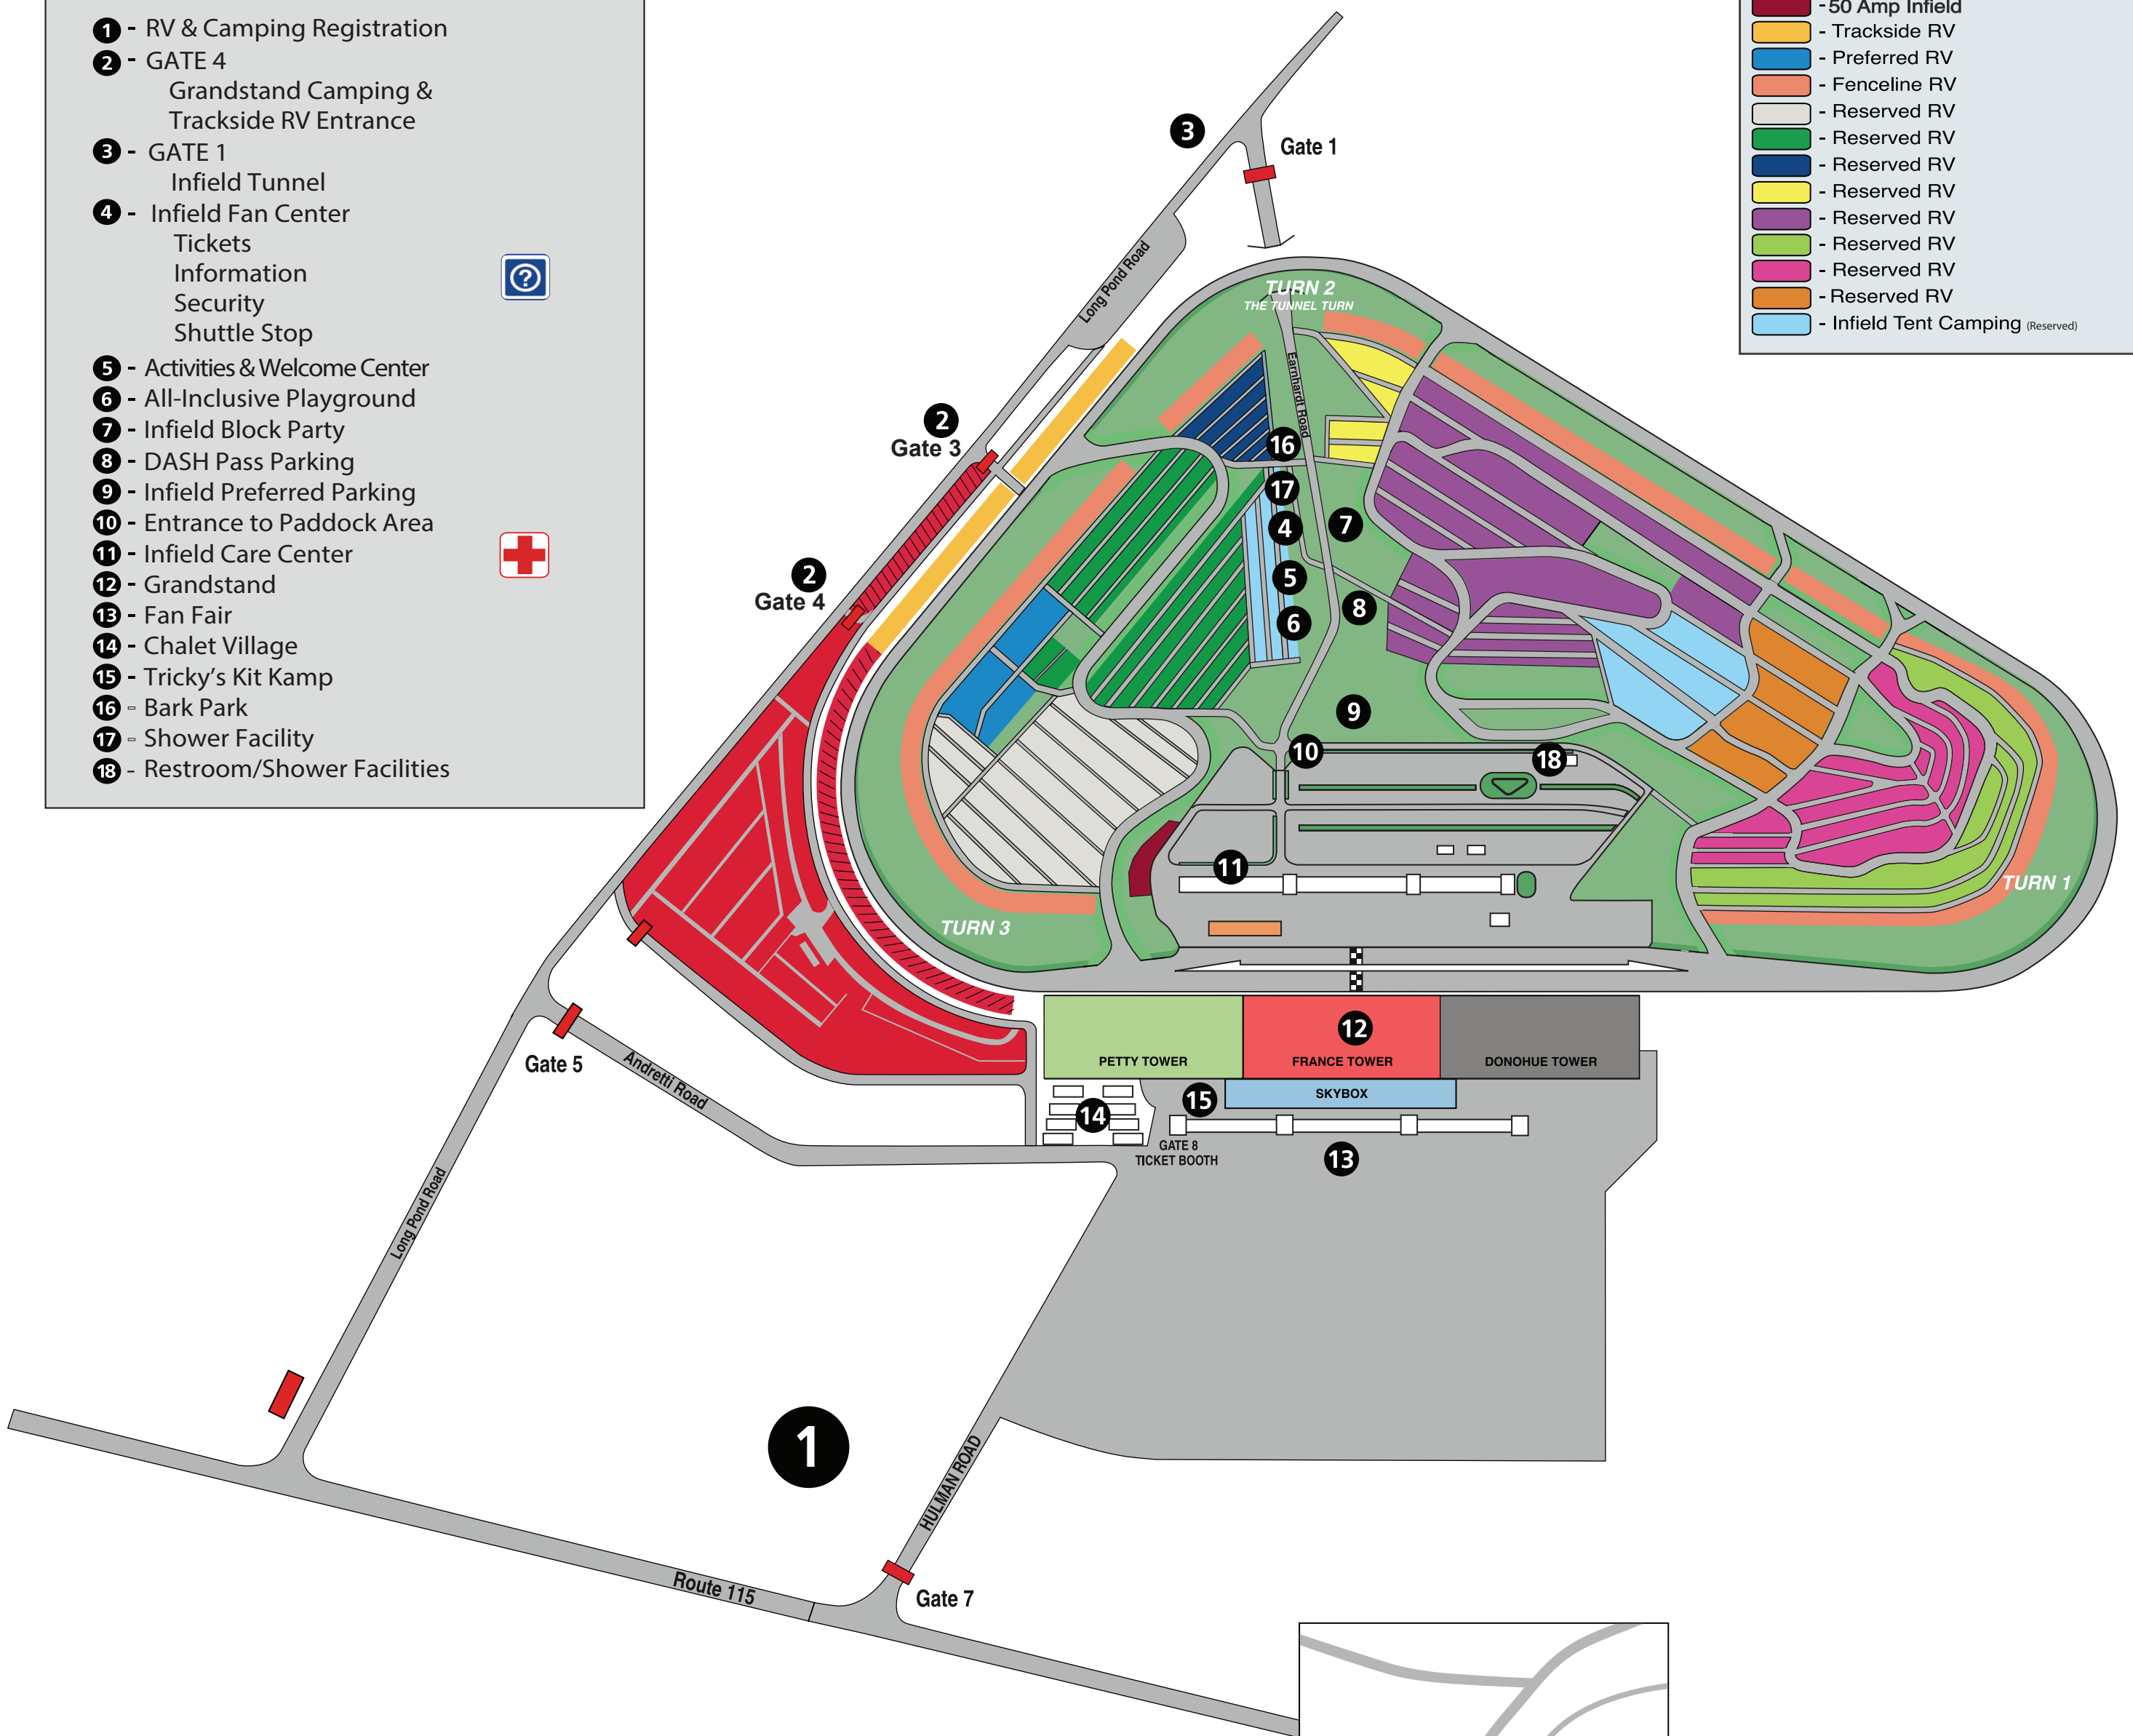

Numeric Key

- ① - RV & Camping Registration
- ② - GATE 4
Grandstand Camping &
Trackside RV Entrance
- ③ - GATE 1
Infield Tunnel
- ④ - Infield Fan Center
Tickets
Information
Security
Shuttle Stop
- ⑤ - Activities & Welcome Center
- ⑥ - All-Inclusive Playground
- ⑦ - Infield Block Party
- ⑧ - DASH Pass Parking
- ⑨ - Infield Preferred Parking
- ⑩ - Entrance to Paddock Area
- ⑪ - Infield Care Center
- ⑫ - Grandstand
- ⑬ - Fan Fair
- ⑭ - Chalet Village
- ⑮ - Tricky's Kit Kamp
- ⑯ - Bark Park
- ⑰ - Shower Facility
- ⑱ - Restroom/Shower Facilities

Color Key

- 50 Amp Grandstand RV
- Grandstand Camping
- 50 Amp Infield
- Trackside RV
- Preferred RV
- Fenceline RV
- Reserved RV
- Reserved RV
- Reserved RV
- Reserved RV
- Reserved RV
- Reserved RV
- Reserved RV
- Reserved RV
- Infield Tent Camping (Reserved)

THE TRICKY TRIANGLE