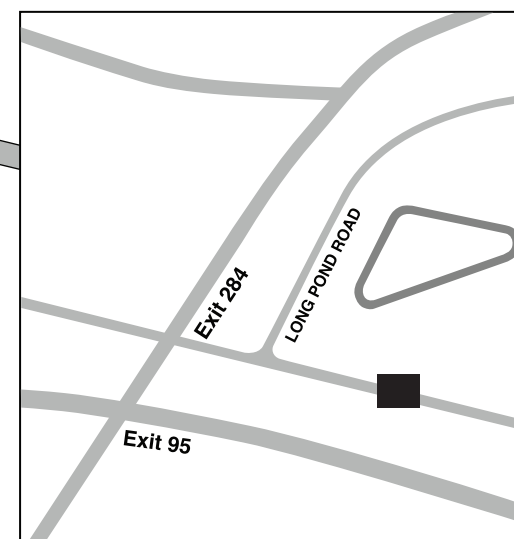

Numeric Key

- ① - RV & Camping Registration
- ② - GATE 4
Grandstand Camping &
Trackside RV Entrance
- ③ - GATE 1
Infield Tunnel
- ④ - Infield Fan Center
Tickets
Information
Security
Shuttle Stop
- ⑤ - Activities & Welcome Center
- ⑥ - All-Inclusive Playground
- ⑦ - Infield Block Party
- ⑧ - DASH Pass Parking
- ⑨ - Infield Preferred Parking
- ⑩ - Entrance to Paddock Area
- ⑪ - Infield Care Center
- ⑫ - Grandstand
- ⑬ - Fan Fair
- ⑭ - Chalet Village
- ⑮ - Tricky's Kit Kamp
- ⑯ - Bark Park
- ⑰ - Shower Facility
- ⑱ - Restroom/Shower Facilities

Color Key

- 50 Amp Grandstand RV
- Grandstand Camping
- 50 Amp Infield
- Trackside RV
- Preferred RV
- Fenceline RV
- Reserved RV
- Reserved RV
- Reserved RV
- Reserved RV
- Reserved RV
- Reserved RV
- Reserved RV
- Reserved RV
- Infield Tent Camping (Reserved)

THE TRICKY TRIANGLE